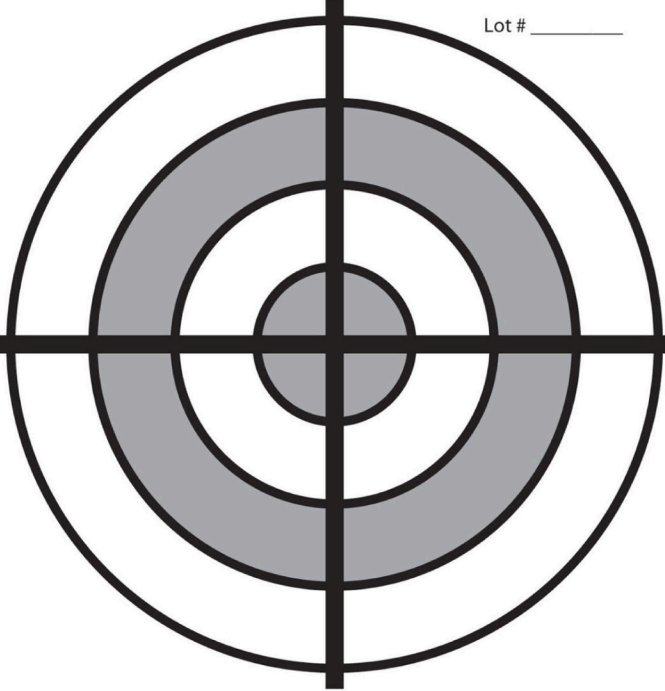

# Rifle Target

Target # \_\_\_\_\_

Caliber \_\_\_\_\_

A Group Size

Lot # \_\_\_\_\_

B Group Size

Lot # \_\_\_\_\_

C Group Size

Lot # \_\_\_\_\_

D Group Size

Lot # \_\_\_\_\_

Bullseye is 1" diameter. Scoring rings are graduated in 1/2" increments. Put a Midway Shooting Spot on the bullseye for increased visibility.

1600 North Milwaukee Ave. #306  
Lake Villa, IL 60046  
847-603-1548  
[www.reddotarms.com](http://www.reddotarms.com)